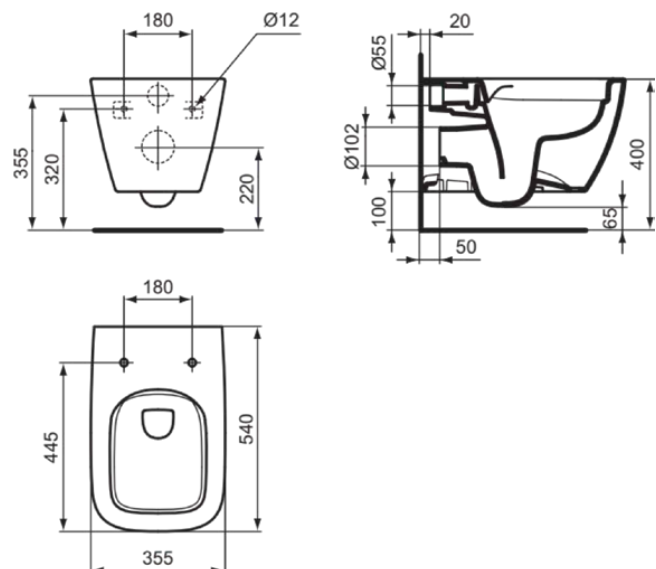

I.LIFE B

T461401

I.LIFE B | Wall-hung bowl 355x540x335 mm in white glossy finish, CL1 full flush 3.9 - 6 l/min, horizontal outlet | CL1, CL2, EasyFix+, RimLS+

Image & drawing

General information

Product type:	Toileting
Sub product type:	Wall-hung bowl
Brand:	Ideal Standard
Suite name:	I.LIFE B
Designer:	Palomba Serafini Associati
Colour:	01 - White Glossy
Surface finish effect:	glossy
Height (mm):	335
Width (mm):	355
Length / Projection (mm):	540
Fixing method:	EasyFix+
Net weight (kg):	22.50
VVS:	613119000
EAN code:	8014140486008

Product specifications

CL1 full flush max. (l):	6
CL1 full flush min. (l):	3.9
CL2 full flush max. (l):	6
Children's model:	No
Colour code:	01
Colour description:	white glossy
Concealed fixing:	Yes
Type of flushing:	Washdown
Disabled model:	No
Material:	Ceramic
Material quality:	Vitreous china
Outlet location:	Middle
Outlet orientation:	Horizontal

I.LIFE B

T461401

I.LIFE B | Wall-hung bowl 355x540x335 mm in white glossy finish, CL1 full flush 3.9 - 6 l/min, horizontal outlet | CL1, CL2, EasyFix+, RimLS+

Product specifications

Outlet visibility:	Concealed
PVD technology:	No
Position of water supply:	Rear
Raised model:	No
Surface finish effect:	glossy
Type of water supply:	Concealed
With bidet function:	No
With hygienic recess / fixed toilet seat:	No
With stench extraction:	No
Fixing method:	EasyFix+
Mounting method:	Wall